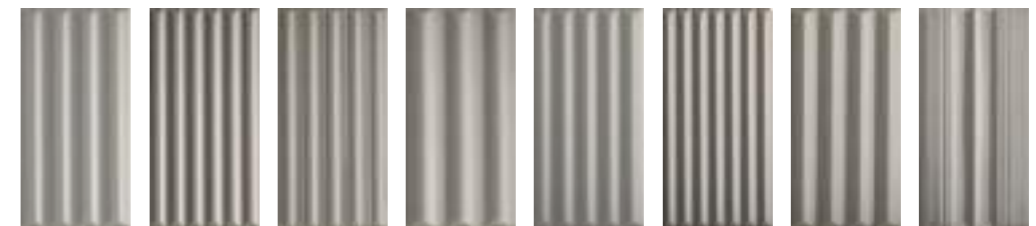

4100323 MUD

I SOGGETTI DECORATIVI NON SONO VENDUTI INDIVIDUALMENTE MA SOLO IN UN MIX CASUALE
PATTERNS NOT SOLD SEPARATELY BUT ONLY AS A RANDOM MIX

WIGWAG GROUTS

WIGWAG	colori stucchi consigliati / advised grouts colors
WHITE	Kerakoll 02
GREY	Kerakoll 06
BLACK	Kerakoll 12
MUD	Kerakoll 08