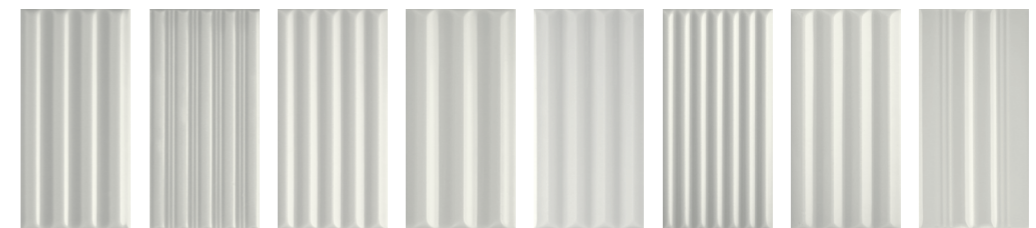

WIGWAG SIZES

7,5X15 3"X6"

TECHNICAL FEATURES AND PACKING

WIGWAG COLORS

4100321 WHITE

4100322 GREY

4100324 BLACK

4100323 MUD