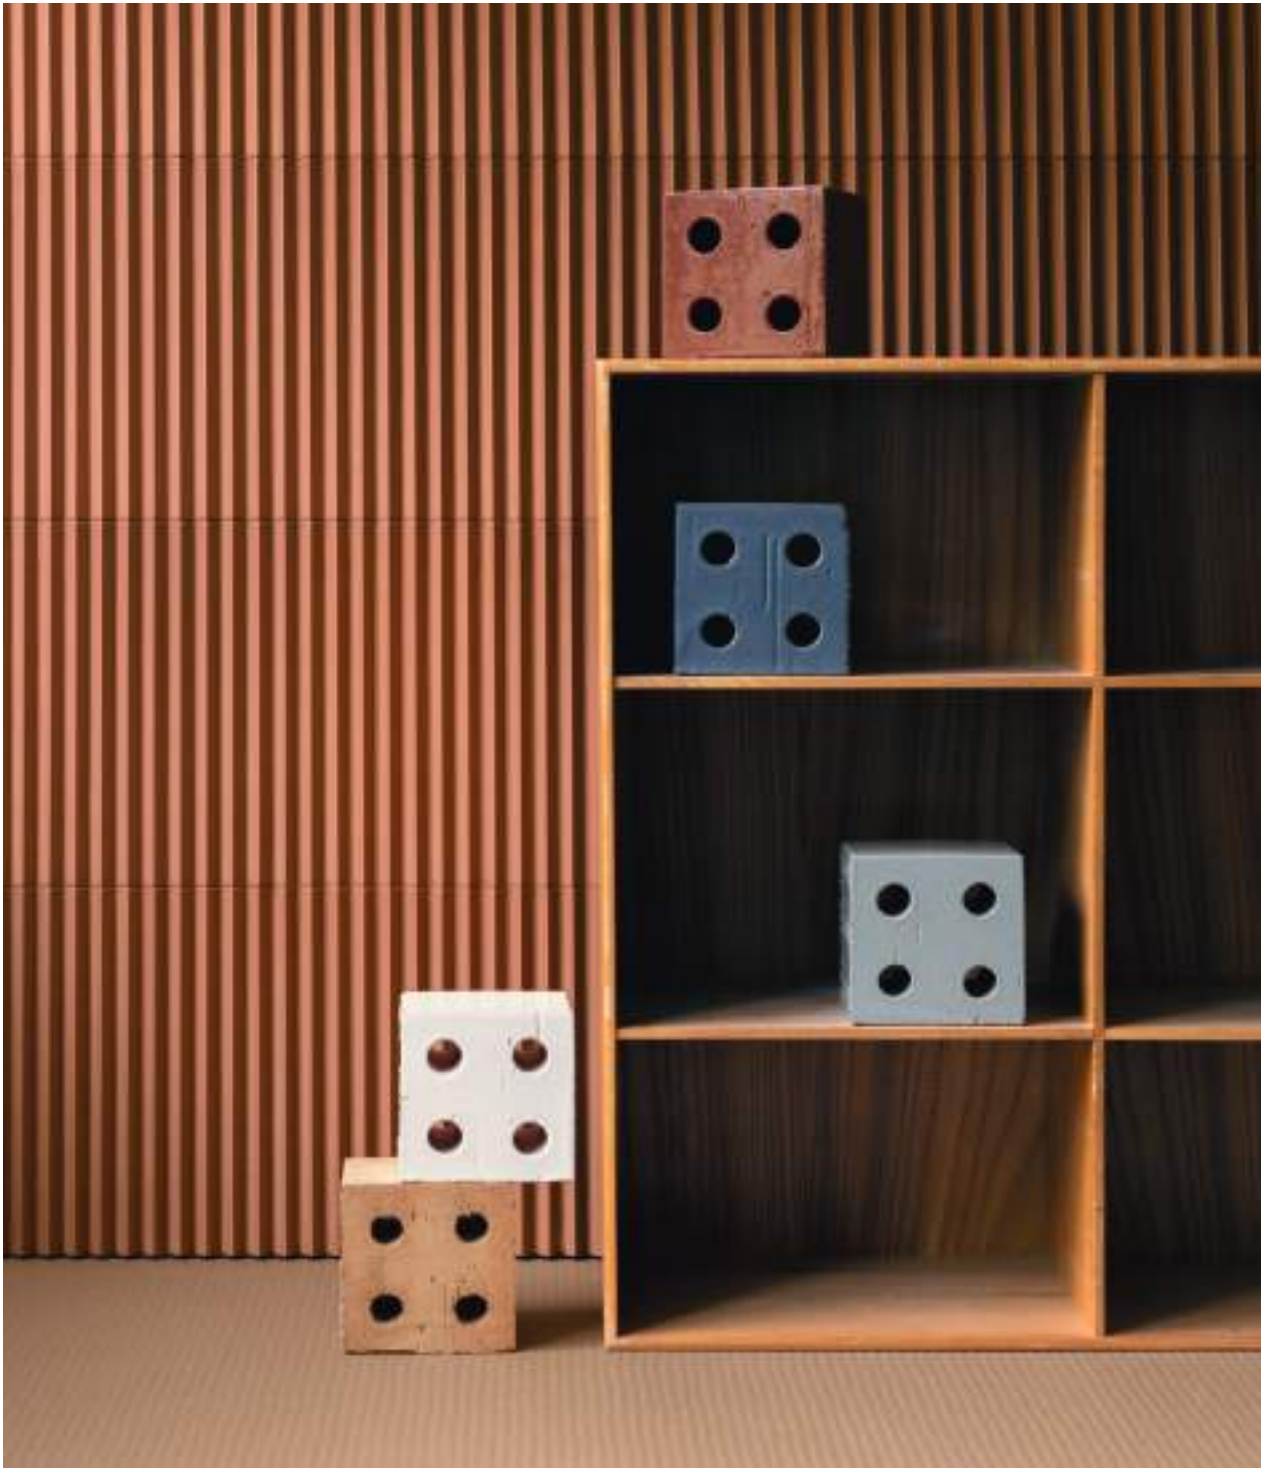

**Rombini**

Rombini Triangle Extra Small Matt Red.

Wall: Rombini Triangle Small Glossy Blanc. Floor: Pico Down Natural Argile.

Wall: Rombini Triangle Large Matt Blue. Floor: Rombini Losange Blue.

Wall: Rombini Triangle Large Glossy Vert. Floor: Pico Down Natural Argile.

Design by Ronan & Erwan Bouroullec  
Photography by Studio Bouroullec

Wall: Rombini Triangle Extra Small Matt Red.  
Floor: Pico Down Natural Argile.

**Mutina**