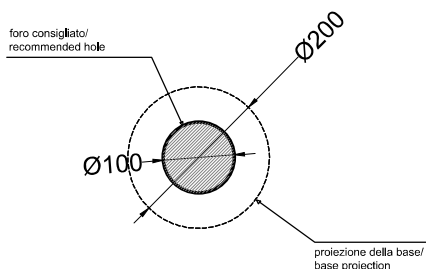

ATTENZIONE: Superfici, pesi e misure riportate possono presentare leggere differenze rispetto ai pezzi reali, in considerazione e accordo delle caratteristiche di tolleranza intrinseche del materiale ceramico e del suo processo produttivo. L'azienda si riserva di cambiare schede tecniche e caratteristiche di funzionamento degli articoli in ogni momento e senza necessità di preavviso.

ATTENTION: Surfaces, weights and dimensions can show some little differences compared to the real item, following typical intrinsic characteristics of ceramics material and production. The company reserves the right to change any technical specifications/ dimension and/or operating characteristics of the products at any time and without giving notice.