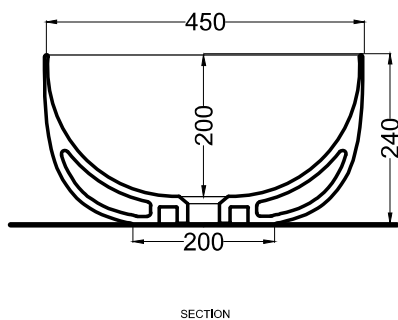

ATTENZIONE: Superfici, pesi e misure riportate possono presentare leggere differenze rispetto ai pezzi reali, in considerazione e accordo delle caratteristiche di tolleranza intrinseche del materiale ceramico e del suo processo produttivo. L'azienda si riserva di cambiare schede tecniche e caratteristiche di funzionamento degli articoli in ogni momento e senza necessità di preavviso.

ATTENTION: Surfaces, weights and dimensions can show some little differences compared to the real item, following typical intrinsic characteristics of ceramics material and production. The company reserves the right to change any technical specifications/ dimension and/or operating characteristics of the products at any time and without giving notice.