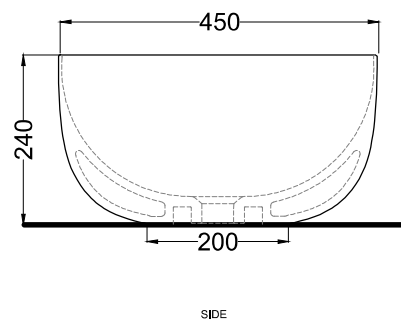

ATTENZIONE: Superfici, pesi e misure riportate possono presentare leggere differenze rispetto ai pezzi reali, in considerazione e accordo delle caratteristiche di tolleranza intrinseche del materiale ceramico e del suo processo produttivo. L'azienda si riserva di cambiare schede tecniche e caratteristiche di funzionamento degli articoli in ogni momento e senza necessità di preavviso.

ATTENTION: Surfaces, weights and dimensions can show some little differences compared to the real item, following typical intrinsic characteristics of ceramics material and production. The company reserves the right to change any technical specifications/ dimension and/or operating characteristics of the products at any time and without giving notice.