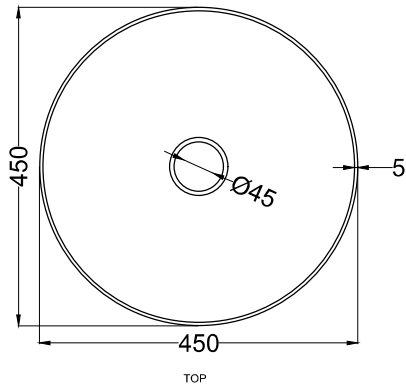

ATTENZIONE: Superfici, pesi e misure riportate possono presentare leggere differenze rispetto ai pezzi reali, in considerazione e accordo delle caratteristiche di tolleranza intrinseche del materiale ceramico e del suo processo produttivo. L'azienda si riserva di cambiare schede tecniche e caratteristiche di funzionamento degli articoli in ogni momento e senza necessità di preavviso.

ATTENTION: Surfaces, weights and dimensions can show some little differences compared to the real item, following typical intrinsic characteristics of ceramics material and production. The company reserves the right to change any technical specifications/ dimension and/or operating characteristics of the products at any time and without giving notice.