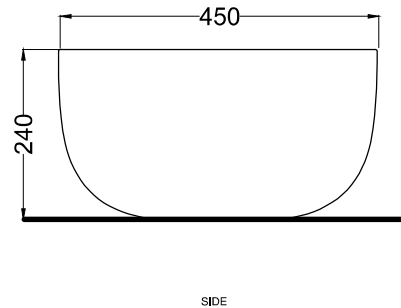

ATTENZIONE: Superfici, pesi e misure riportate possono presentare leggere differenze rispetto ai pezzi reali, in considerazione e accordo delle caratteristiche di tolleranza intrinseche del materiale ceramico e del suo processo produttivo. L'azienda si riserva di cambiare schede tecniche e caratteristiche di funzionamento degli articoli in ogni momento e senza necessità di preavviso.

ATTENTION: Surfaces, weights and dimensions can show some little differences compared to the real item, following typical intrinsic characteristics of ceramics material and production. The company reserves the right to change any technical specifications/ dimension and/or operating characteristics of the products at any time and without giving notice.