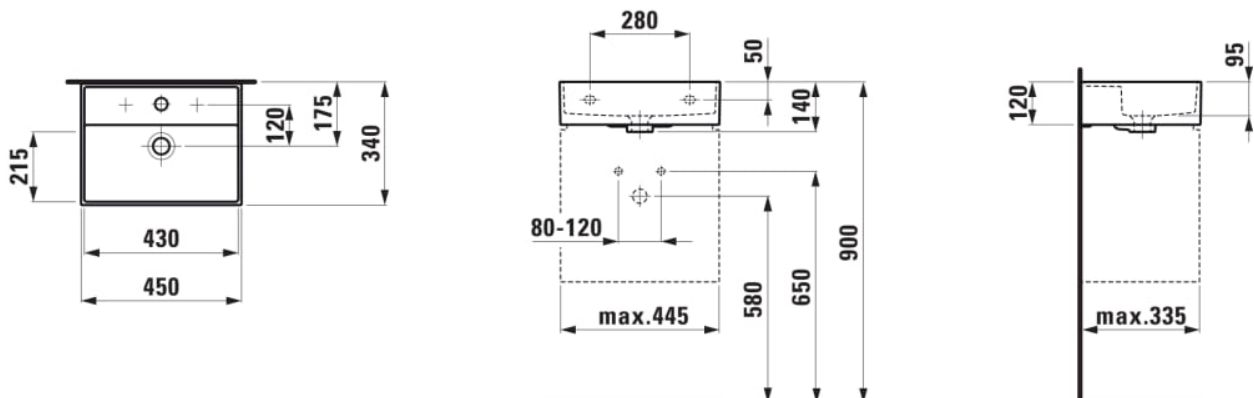

KARTELL LAUFEN

Small washbasin

DIMENSIONS

Length	450 mm
Width	340 mm
Height	120 mm

COLOUR AND FINISH

<input type="checkbox"/>	000 White
--------------------------	-----------

OPTIONS

109 - without tap hole

Basin capacity (l) : 3.8

Bowl depth (mm) : 95

Bowl length (mm) : 430

Bowl position : Central

Bowl width (mm) : 215

Installation type : Wall-hung

Internal Shape : Rectangular

Material : Vitreous china

Net weight (kg) : 8.5

Number of fixing points : 2

Shape : Rectangular

Small(washbasin)

Taphole configuration : No tapholes

TECHNICAL DRAWINGS

Kartell LAUFEN

A place for divas. And deep dives. This is the story about a place of unknown beauty. Designed for humans, shaped by the elements. Far away from your everyday life. But every morning you will ask yourself: Have I been here before? Or is this just a dream?