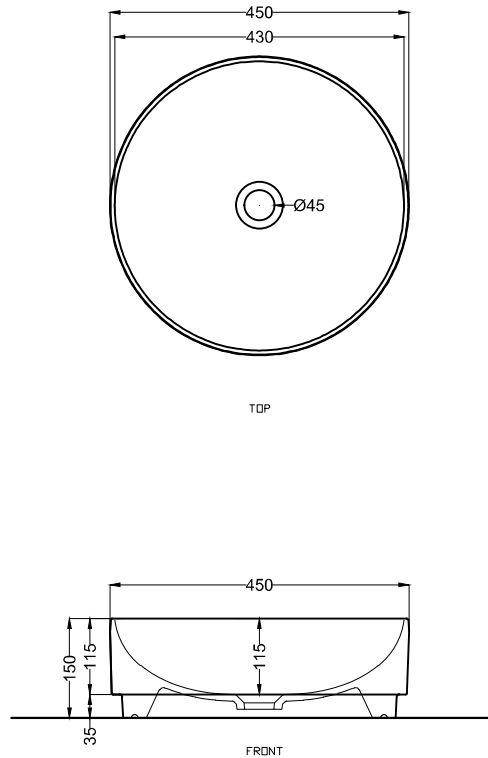

ATTENZIONE:
Superfici, pesi e misure riportate possono presentare leggere differenze rispetto ai pezzi reali, in considerazione e accordo delle caratteristiche di tolleranza intrinseche del materiale ceramico e del suo processo produttivo. L'azienda si riserva di cambiare schede tecniche e caratteristiche di funzionamento degli articoli in ogni momento e senza necessità di preavviso.

ATTENTION:
Surfaces, weights and dimensions can show some little differences compared to the real item, following typical intrinsic characteristics of ceramics material and production. The company reserves the right to change any technical specifications/dimension and/or operating characteristics of the products at any time and without giving notice.