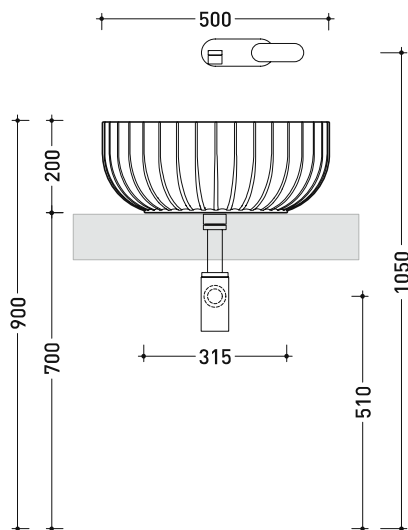

SE50A Settecento 50

Basin 50 cm - countertop or suitable for pedestal

• without overflow • without tap ledge

Complements: **Settecento pedestal (SECOL)**
FORTY6 shelf (F6FNT)
BOX wall hung vanity units depth 50 cm
CUBIKA wall hung vanity units depth 50 cm
 Line taps basin: ONE - NOKÉ - SI - FOLD - X1
 Line accessories: TWO - HOOP - NOKÉ - FOLD

Package dim.

Weight 15,5 kg

Pz. Pallet n° 18

UNI EN 14688 - CL00

Dop-No14688

vista zenitale / zenital view

vista zenitale / zenital view

vista frontale / frontal view

sezione longitudinale / section

sizes in mm

Please consider a 2% tolerance on indicated measurements

CERAMIC: glossy finish

matt finish