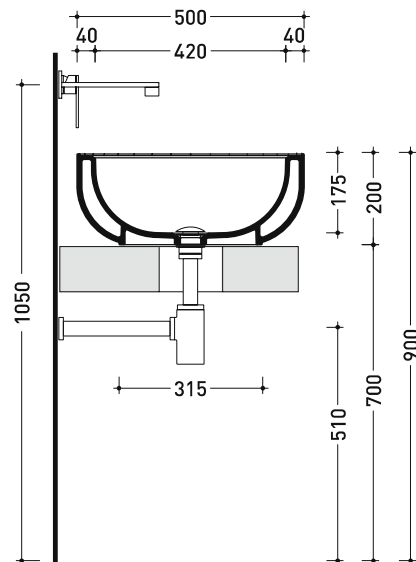

SE50A Settecento 50

Basin 50 cm - countertop or suitable for pedestal

• without overflow • without tap ledge

Complements: **Settecento pedestal (SECOL)**
FORTY6 shelf (F6FNT)
BOX wall hung vanity units depth 50 cm
CUBIKA wall hung vanity units depth 50 cm
 Line taps basin: ONE - NOKÉ - SI - FOLD - X1
 Line accessories: TWO - HOOP - NOKÉ - FOLD

Package dim.

Weight 15,5 kg

Pz. Pallet n° 18

UNI EN 14688 - CL00

Dop-No14688

vista zenitale / zenital view

vista zenitale / zenital view

vista frontale / frontal view

sezione longitudinale / section

sizes in mm

Please consider a 2% tolerance on indicated measurements

CERAMIC: glossy finish

matt finish