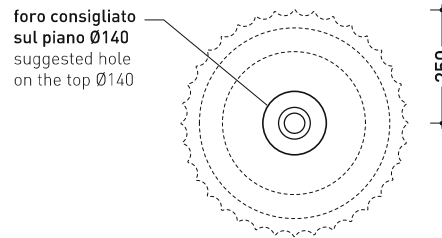

SE50A Settecento 50

Basin 50 cm - countertop or suitable for pedestal

• without overflow • without tap ledge

Complements: **Settecento pedestal (SECOL)**
FORTY6 shelf (F6FNT)
BOX wall hung vanity units depth 50 cm
CUBIKA wall hung vanity units depth 50 cm
 Line taps basin: ONE - NOKÉ - SI - FOLD - X1
 Line accessories: TWO - HOOP - NOKÉ - FOLD

Package dim.

Weight 15,5 kg

Pz. Pallet n° 18

UNI EN 14688 - CL00

Dop-No14688

vista zenitale / zenital view

vista zenitale / zenital view

vista frontale / frontal view

sezione longitudinale / section

sizes in mm

Please consider a 2% tolerance on indicated measurements

CERAMIC: glossy finish

matt finish