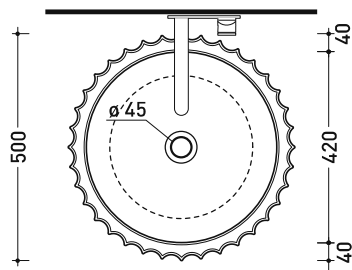

SE50A Settecento 50

Basin 50 cm - countertop or suitable for pedestal

• without overflow • without tap ledge

Complements: **Settecento pedestal (SECOL)**
FORTY6 shelf (F6FNT)
BOX wall hung vanity units depth 50 cm
CUBIKA wall hung vanity units depth 50 cm
 Line taps basin: ONE - NOKÉ - SI - FOLD - X1
 Line accessories: TWO - HOOP - NOKÉ - FOLD

Package dim.

Weight 15,5 kg

Pz. Pallet n° 18

UNI EN 14688 - CL00

Dop-No14688

vista zenitale / zenital view

vista zenitale / zenital view

vista frontale / frontal view

sezione longitudinale / section

sizes in mm

Please consider a 2% tolerance on indicated measurements

CERAMIC: glossy finish

matt finish