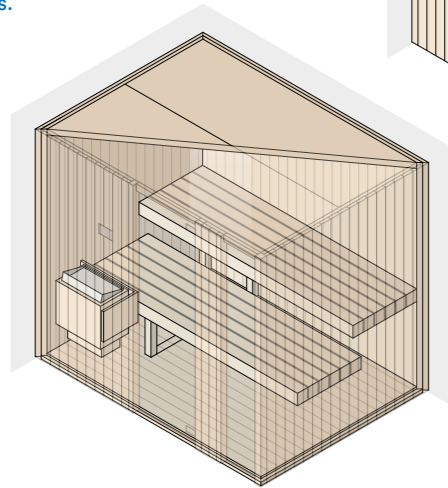

Illuminazione a parete con luce bianca a Led.
Stufa con pietre.
Pannello di controllo, finitura acciaio spazzolato.
Funzione Energy Saver automatica.
Impianto elettrico canalizzato.
Panche.
Griglia protezione stufa.
Mastellino e mestolo in legno.
Clessidra.

Optional

Biosauna.
Cromoterapia a Led.
Mood Light (Led sottopanca).
ECC - Effe Comfort Control.
ESS - Effe Sound System.
Pedane a pavimento.

Materials

Outside, Inside and Fitting:
Canadian Hemlock;
Swedish Fir Wood.
8 mm clear tempered glass.

Features/Components

Wall lighting with Led white light.
Heater with stones.
Control panel with brushed steel finish.
Automatic energy saver function.
Electrical system with protected cable ducts.
Benches.
Protective grille for heater.
Wooden bucket and ladle.
Hourglass.

Optional

Bio-sauna.
Colour Therapy Led RGB.
Mood Light (Led under the bench).
ECC - Effe Comfort Control.
ESS - Effe Sound System.
Floor platforms.

Dimensioni e consumo

Dimensions and absorbed power

Auki 60

228 x 170 x h 201 cm
Sauna 6 kW max
230 Vac 1N 50-60Hz
400 Vac 3N 50-60Hz
Biosauna 6 kW max
400 Vac 3N 50-60Hz

Auki 45

202 x 152 x h 201 cm
Sauna 4,5 kW max
230 Vac 1N 50-60Hz
400 Vac 3N 50-60Hz
Biosauna 4,5 kW max
400 Vac 3N 50-60Hz

Auki 40

189 x 126 x h 201 cm
Sauna 4 kW max
230 Vac 1N 50-60Hz
Biosauna 4,5 kW max
400 Vac 3N 50-60Hz

Auki 30

128 x 126 x h 201 cm
Sauna 3 kW max
230 Vac 1N 50-60Hz
Biosauna 2,5 kW max
230 Vac 1N 50-60Hz

Su misura
Custom size

PERFECT WELLNESS
SAUNA HAMMAM WATER
effe
PERFECT WELLNESS
BY EFFEGIBI