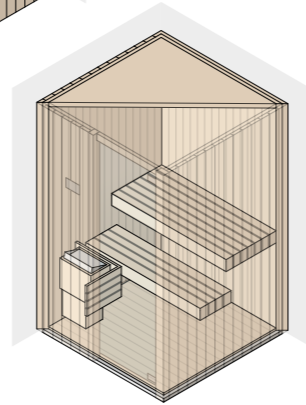

Illuminazione a parete con luce bianca a Led.
Stufa con pietre.
Pannello di controllo, finitura acciaio spazzolato.
Funzione Energy Saver automatica.
Impianto elettrico canalizzato.
Panche.
Griglia protezione stufa.
Mastellino e mestolo in legno.
Clessidra.

Optional

Biosauna.
Cromoterapia a Led.
Mood Light (Led sottopanca).
ECC - Effe Comfort Control.
ESS - Effe Sound System.
Pedane a pavimento.

Materials

Outside, Inside and Fitting:
Canadian Hemlock;
Swedish Fir Wood.
8 mm clear tempered glass.

Features/Components

Wall lighting with Led white light.
Heater with stones.
Control panel with brushed steel finish.
Automatic energy saver function.
Electrical system with protected cable ducts.
Benches.
Protective grille for heater.
Wooden bucket and ladle.
Hourglass.

Optional

Bio-sauna.
Colour Therapy Led RGB.
Mood Light (Led under the bench).
ECC - Effe Comfort Control.
ESS - Effe Sound System.
Floor platforms.

Dimensioni e consumo

Dimensions and absorbed power

Auki 60

228 x 170 x h 201 cm
Sauna 6 kW max
230 Vac 1N 50-60Hz
400 Vac 3N 50-60Hz
Biosauna 6 kW max
400 Vac 3N 50-60Hz

Auki 45

202 x 152 x h 201 cm
Sauna 4,5 kW max
230 Vac 1N 50-60Hz
400 Vac 3N 50-60Hz
Biosauna 4,5 kW max
400 Vac 3N 50-60Hz

Auki 40

189 x 126 x h 201 cm
Sauna 4 kW max
230 Vac 1N 50-60Hz
Biosauna 4,5 kW max
400 Vac 3N 50-60Hz

Auki 30

128 x 126 x h 201 cm
Sauna 3 kW max
230 Vac 1N 50-60Hz
Biosauna 2,5 kW max
230 Vac 1N 50-60Hz

Su misura
Custom size

PERFECT WELLNESS
SAUNA HAMMAM WATER
effe
PERFECT WELLNESS
BY EFFEGIBI