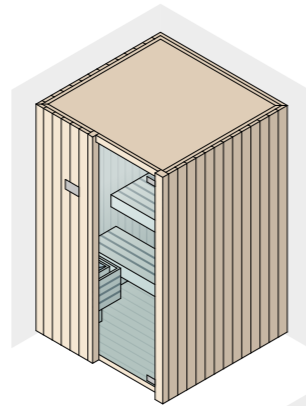

Illuminazione a parete con luce bianca a Led.
Stufa con pietre.
Pannello di controllo, finitura acciaio spazzolato.
Funzione Energy Saver automatica.
Impianto elettrico canalizzato.
Panche.
Griglia protezione stufa.
Mastellino e mestolo in legno.
Clessidra.

Optional

Biosauna.
Cromoterapia a Led.
Mood Light (Led sottopanca).
ECC - Effe Comfort Control.
ESS - Effe Sound System.
Pedane a pavimento.

Materials

Outside, Inside and Fitting:
Canadian Hemlock;
Swedish Fir Wood.
8 mm clear tempered glass.

Features/Components

Wall lighting with Led white light.
Heater with stones.
Control panel with brushed steel finish.
Automatic energy saver function.
Electrical system with protected cable ducts.
Benches.
Protective grille for heater.
Wooden bucket and ladle.
Hourglass.

Optional

Bio-sauna.
Colour Therapy Led RGB.
Mood Light (Led under the bench).
ECC - Effe Comfort Control.
ESS - Effe Sound System.
Floor platforms.

Dimensioni e consumo

Dimensions and absorbed power

Auki 60

228 x 170 x h 201 cm
Sauna 6 kW max
230 Vac 1N 50-60Hz
400 Vac 3N 50-60Hz
Biosauna 6 kW max
400 Vac 3N 50-60Hz

Auki 45

202 x 152 x h 201 cm
Sauna 4,5 kW max
230 Vac 1N 50-60Hz
400 Vac 3N 50-60Hz
Biosauna 4,5 kW max
400 Vac 3N 50-60Hz

Auki 40

189 x 126 x h 201 cm
Sauna 4 kW max
230 Vac 1N 50-60Hz
Biosauna 4,5 kW max
400 Vac 3N 50-60Hz

Auki 30

128 x 126 x h 201 cm
Sauna 3 kW max
230 Vac 1N 50-60Hz
Biosauna 2,5 kW max
230 Vac 1N 50-60Hz

Su misura
Custom size

PERFECT WELLNESS
SAUNA HAMMAM WATER
effe
PERFECT WELLNESS
BY EFFEGIBI