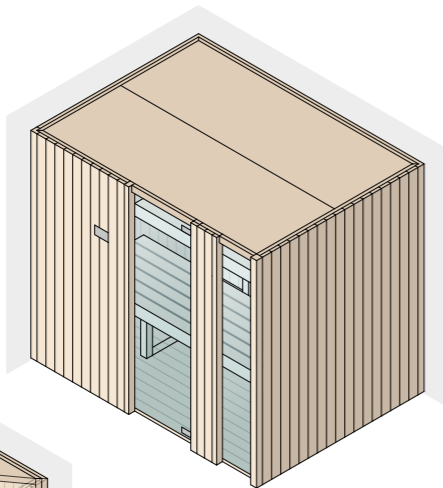

Illuminazione a parete con luce bianca a Led.
Stufa con pietre.
Pannello di controllo, finitura acciaio spazzolato.
Funzione Energy Saver automatica.
Impianto elettrico canalizzato.
Panche.
Griglia protezione stufa.
Mastellino e mestolo in legno.
Clessidra.

Optional

Biosauna.
Cromoterapia a Led.
Mood Light (Led sottopanca).
ECC - Effe Comfort Control.
ESS - Effe Sound System.
Pedane a pavimento.

Materials

Outside, Inside and Fitting:
Canadian Hemlock;
Swedish Fir Wood.
8 mm clear tempered glass.

Features/Components

Wall lighting with Led white light.
Heater with stones.
Control panel with brushed steel finish.
Automatic energy saver function.
Electrical system with protected cable ducts.
Benches.
Protective grille for heater.
Wooden bucket and ladle.
Hourglass.

Optional

Bio-sauna.
Colour Therapy Led RGB.
Mood Light (Led under the bench).
ECC - Effe Comfort Control.
ESS - Effe Sound System.
Floor platforms.

Dimensioni e consumo

Dimensions and absorbed power

Auki 60

228 x 170 x h 201 cm
Sauna 6 kW max
230 Vac 1N 50-60Hz
400 Vac 3N 50-60Hz
Biosauna 6 kW max
400 Vac 3N 50-60Hz

Auki 45

202 x 152 x h 201 cm
Sauna 4,5 kW max
230 Vac 1N 50-60Hz
400 Vac 3N 50-60Hz
Biosauna 4,5 kW max
400 Vac 3N 50-60Hz

Auki 40

189 x 126 x h 201 cm
Sauna 4 kW max
230 Vac 1N 50-60Hz
Biosauna 4,5 kW max
400 Vac 3N 50-60Hz

Auki 30

128 x 126 x h 201 cm
Sauna 3 kW max
230 Vac 1N 50-60Hz
Biosauna 2,5 kW max
230 Vac 1N 50-60Hz

Su misura
Custom size

PERFECT WELLNESS
SAUNA HAMMAM WATER
effe
PERFECT WELLNESS
BY EFFEGIBI