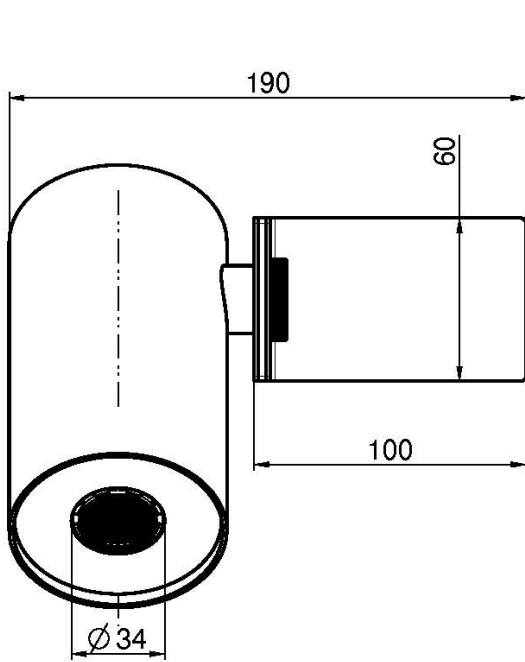

This drawing is the property of FIMA Carlo Frattini. Any complete or partial reproduction, or any transmission to third party without FIMA Carlo Frattini authorization is forbidden.