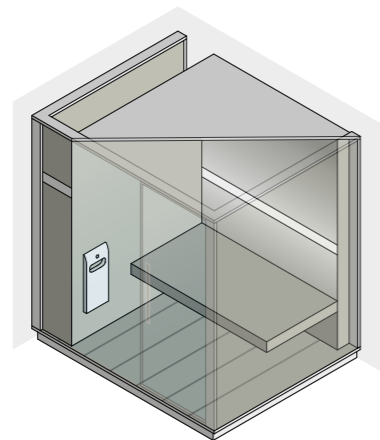

ECC - Effe Comfort Control

System that remotely controls the steam bath from your device, using the Effe ECC app. Available on iOS and Android.

ONE H