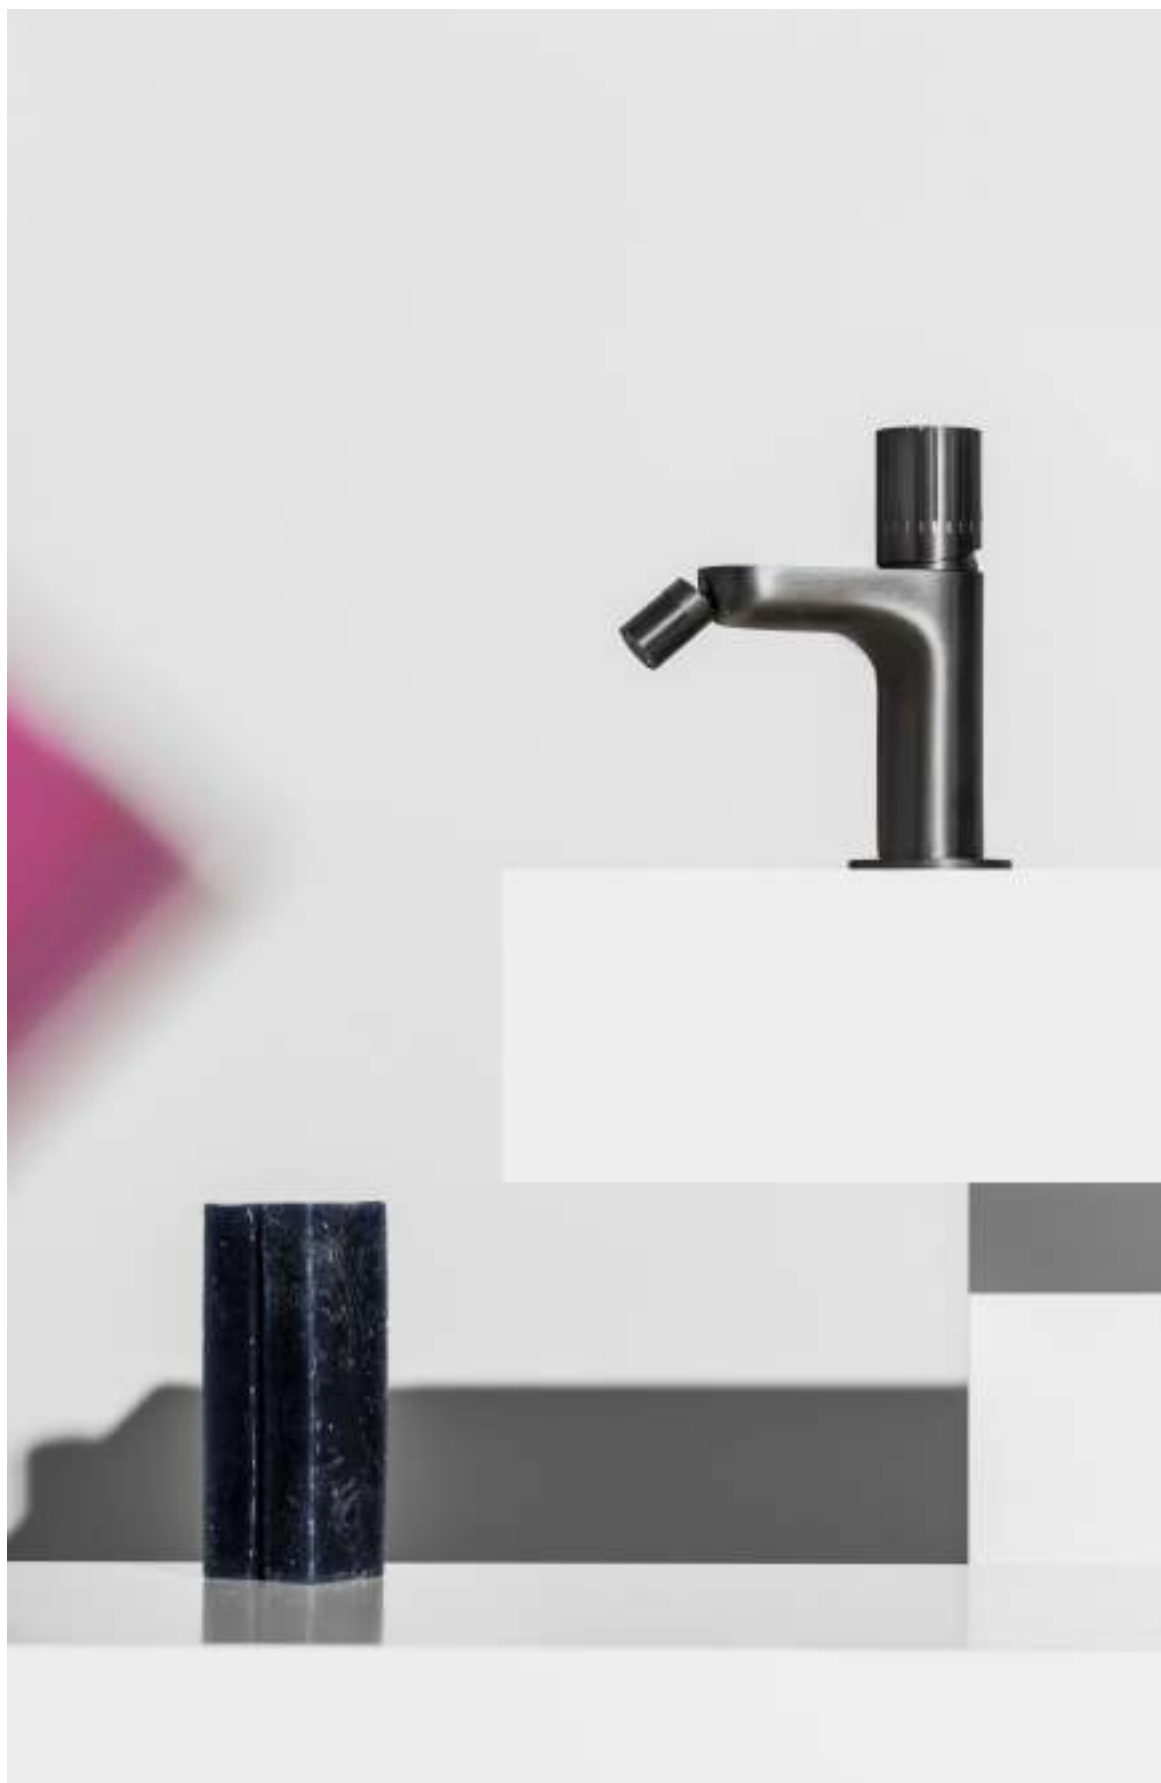

←
Monocomando lavabo, bocca alta
Single lever basin mixer, high spout
Monomando lavabo, caño alto

Nero opaco gofrato
Embossed matt black
Negro mate gofrado

→
Monocomando bidet
Single lever bidet mixer
Monomando bidè

Brushed metal black

→

Monocomando incasso vasca-
doccia, completo doccia e soffione
con braccio doccia a parete

Built-in single lever bathshower mixer,
handshower set and shower head with
wall mounted shower arm